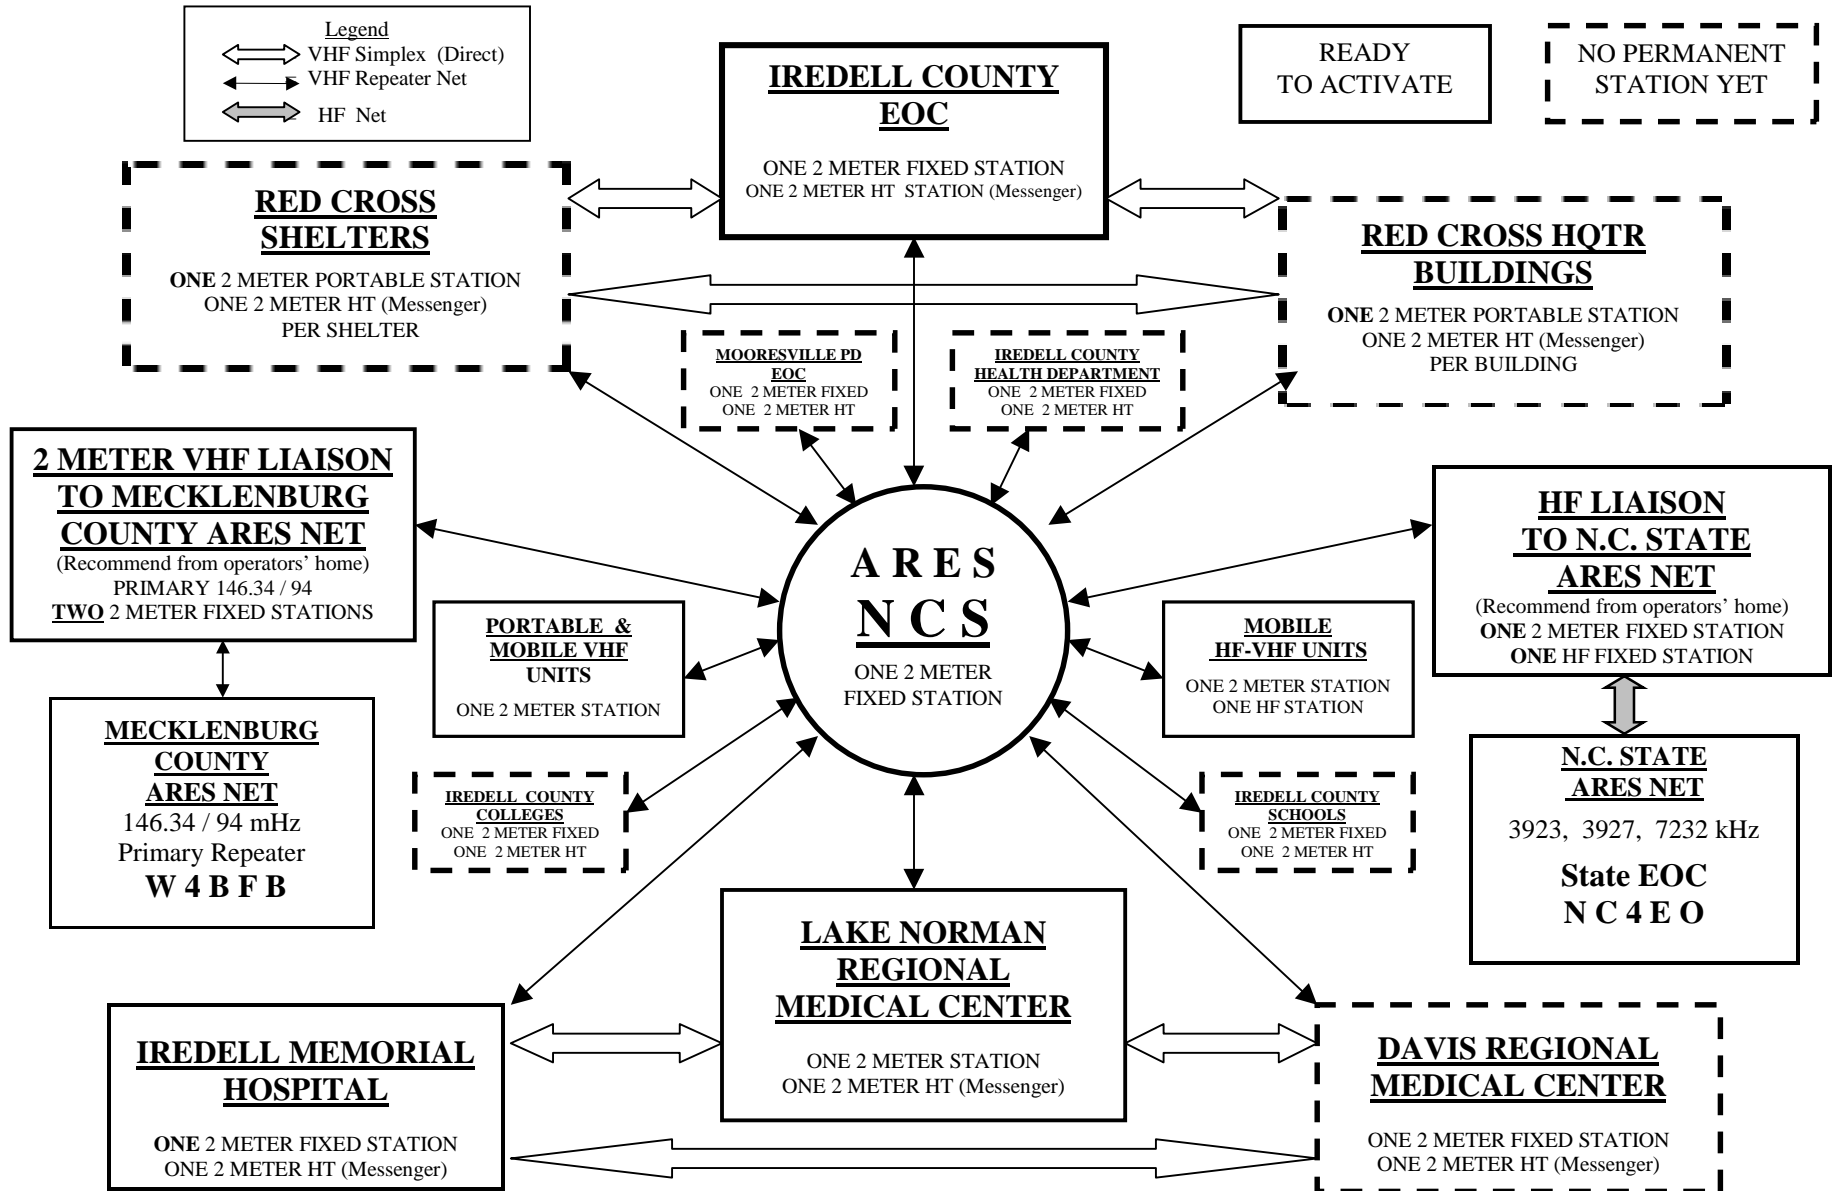

TYPICAL ACTIVATED IREDELL COUNTY ARES NET ORGANIZATION CHART

THIS CHART IS BASED ON PREVIOUS EMERGENCIES SUCH AS HURRICANE HUGO, ICE STORMS AND McGUIRE NUCLEAR EXERCISES. NOT ENGRAVED IN STONE.